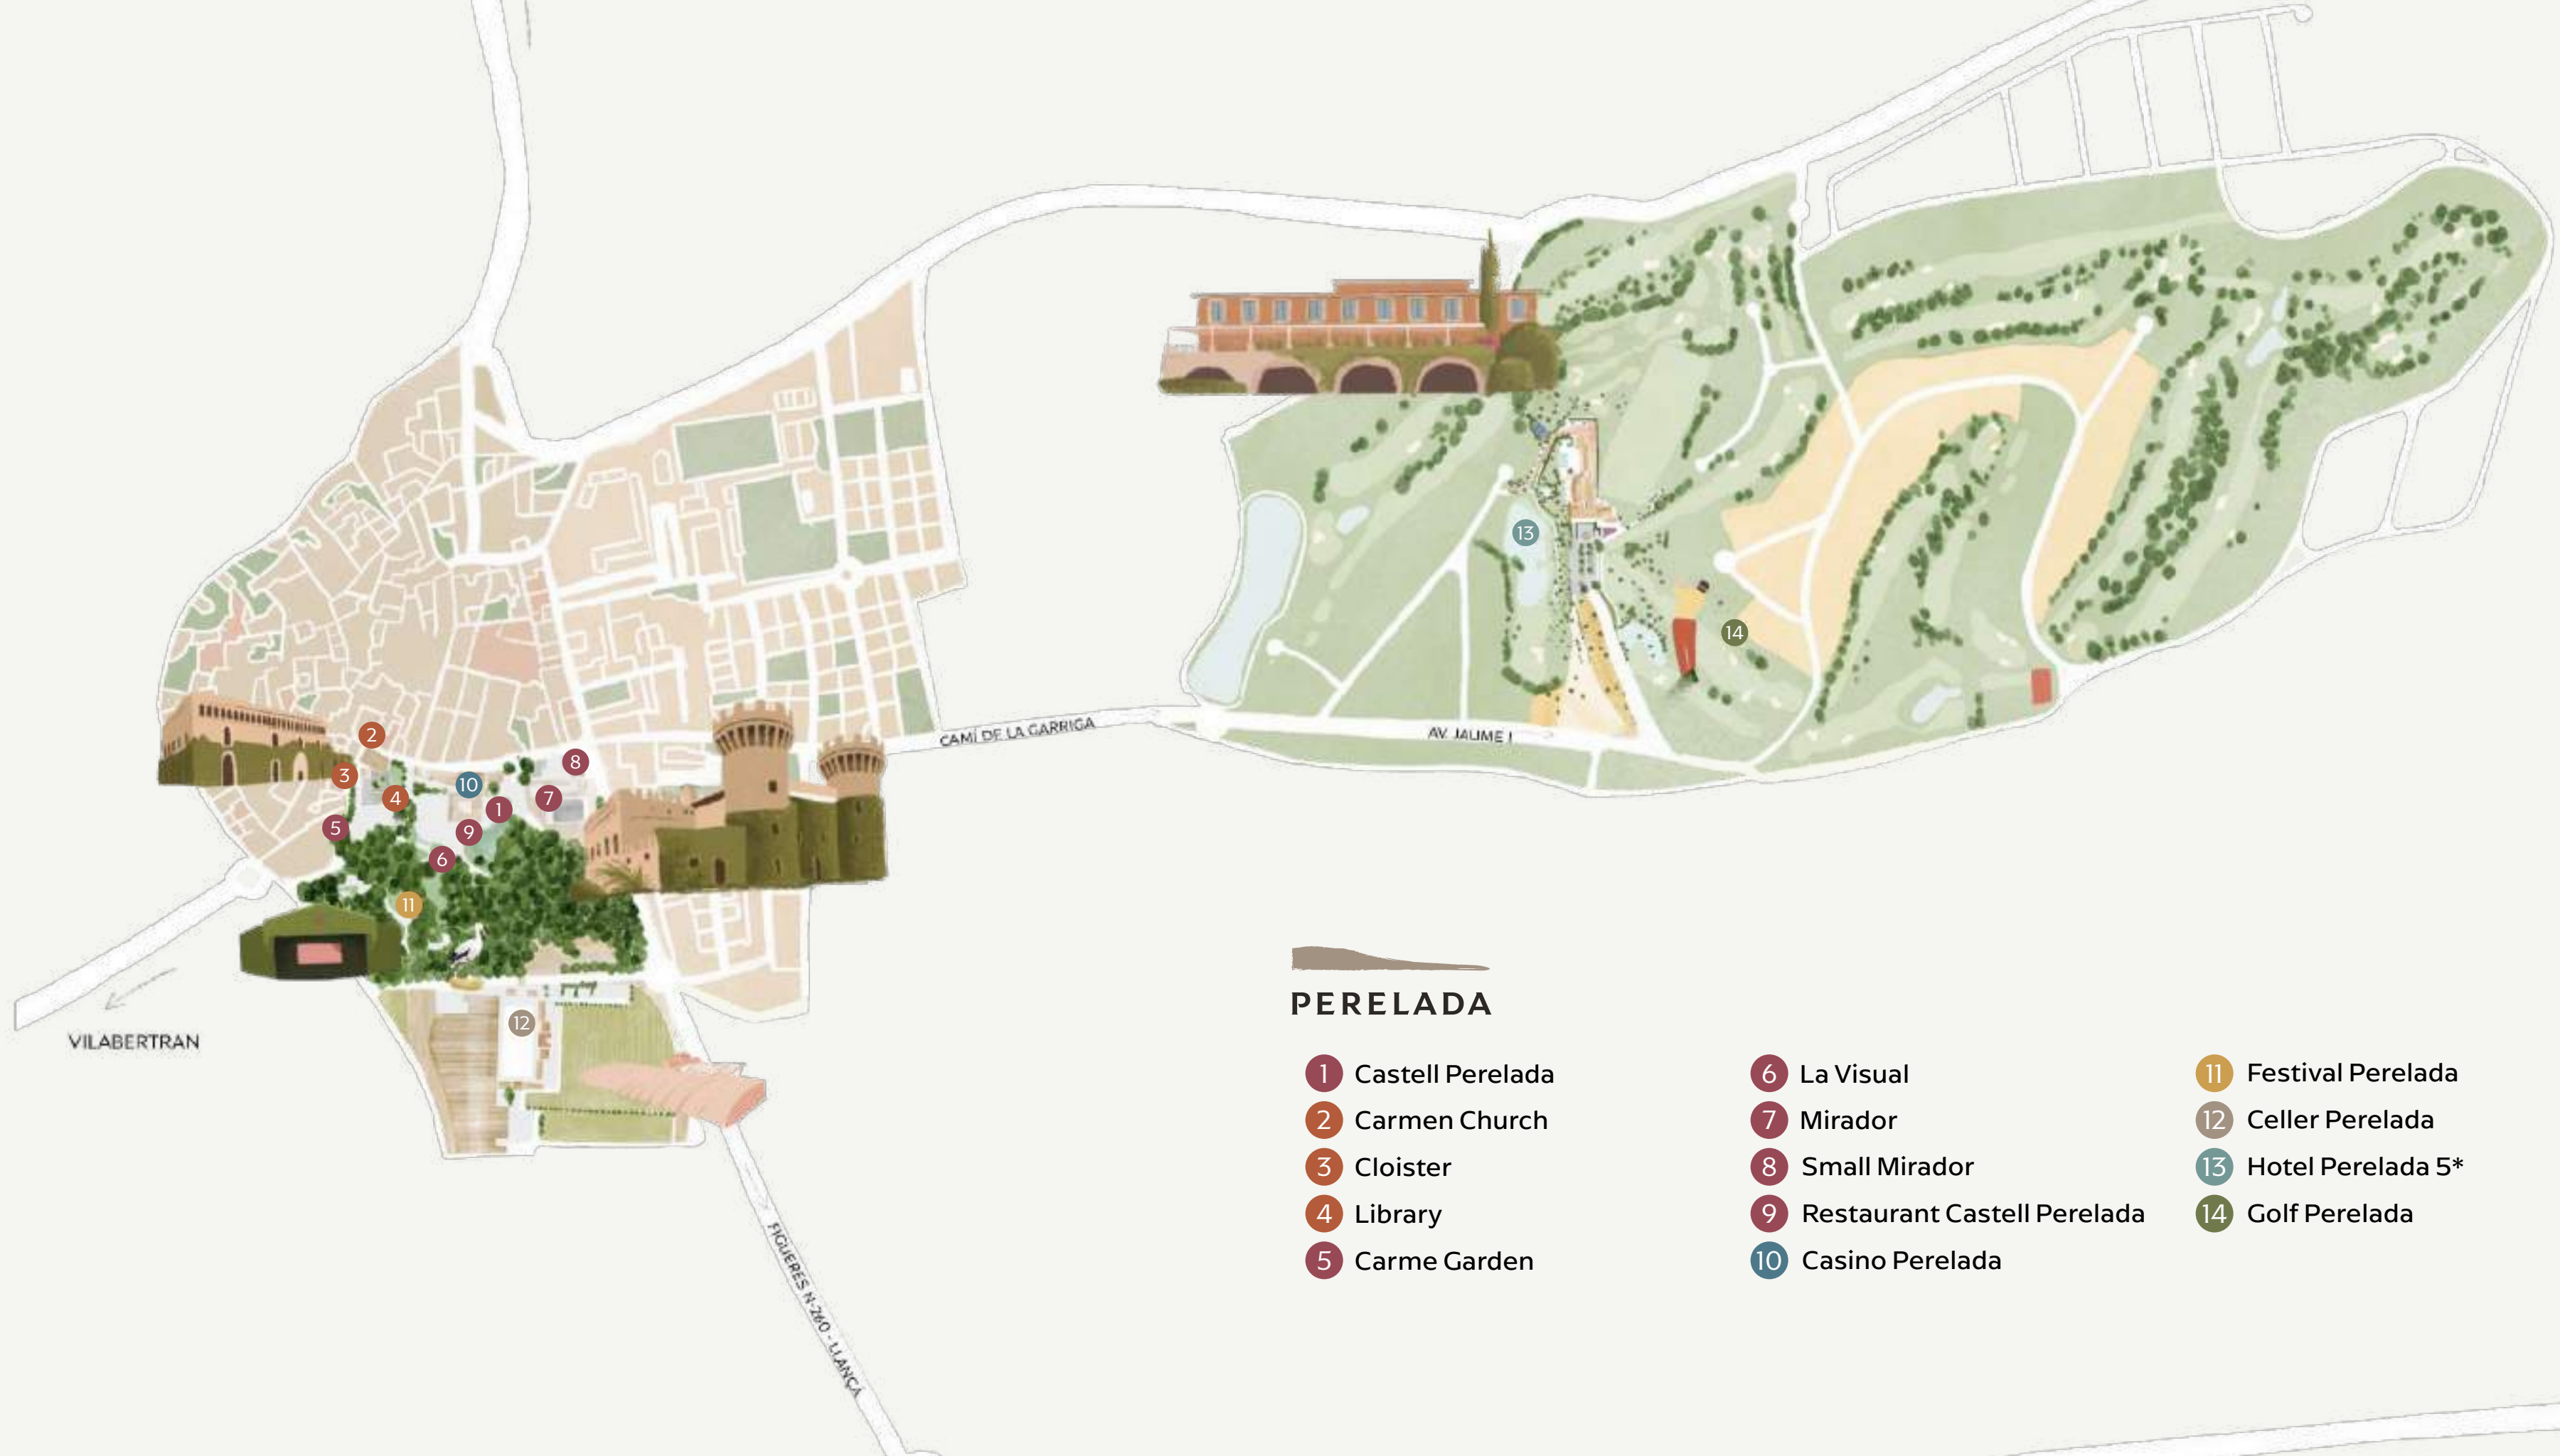

FESTIVAL PERELADA

NEW WINERY PERELADA

PERELADA

New winery PERELADA by RCR

CELLER 1923

WINE BAR

GARRIGA & MALAVEĨNA ROOMS

	M ²	
GARRIGA ROOM	41,15	18
MALAVEĨNA ROOM	41,15	18

Garriga & Malaveĩna Rooms

PERELADA

- | | | | | | |
|---|------------------|----|-----------------------------|----|-------------------|
| 1 | Castell Perelada | 6 | La Visual | 11 | Festival Perelada |
| 2 | Carmen Church | 7 | Mirador | 12 | Celler Perelada |
| 3 | Cloister | 8 | Small Mirador | 13 | Hotel Perelada 5* |
| 4 | Library | 9 | Restaurant Castell Perelada | 14 | Golf Perelada |
| 5 | Carne Garden | 10 | Casino Perelada | | |

TERRITORY AND LANDSCAPE

PERELADA

PERALADA | GIRONA | SPAIN

www.pereladaresort.com