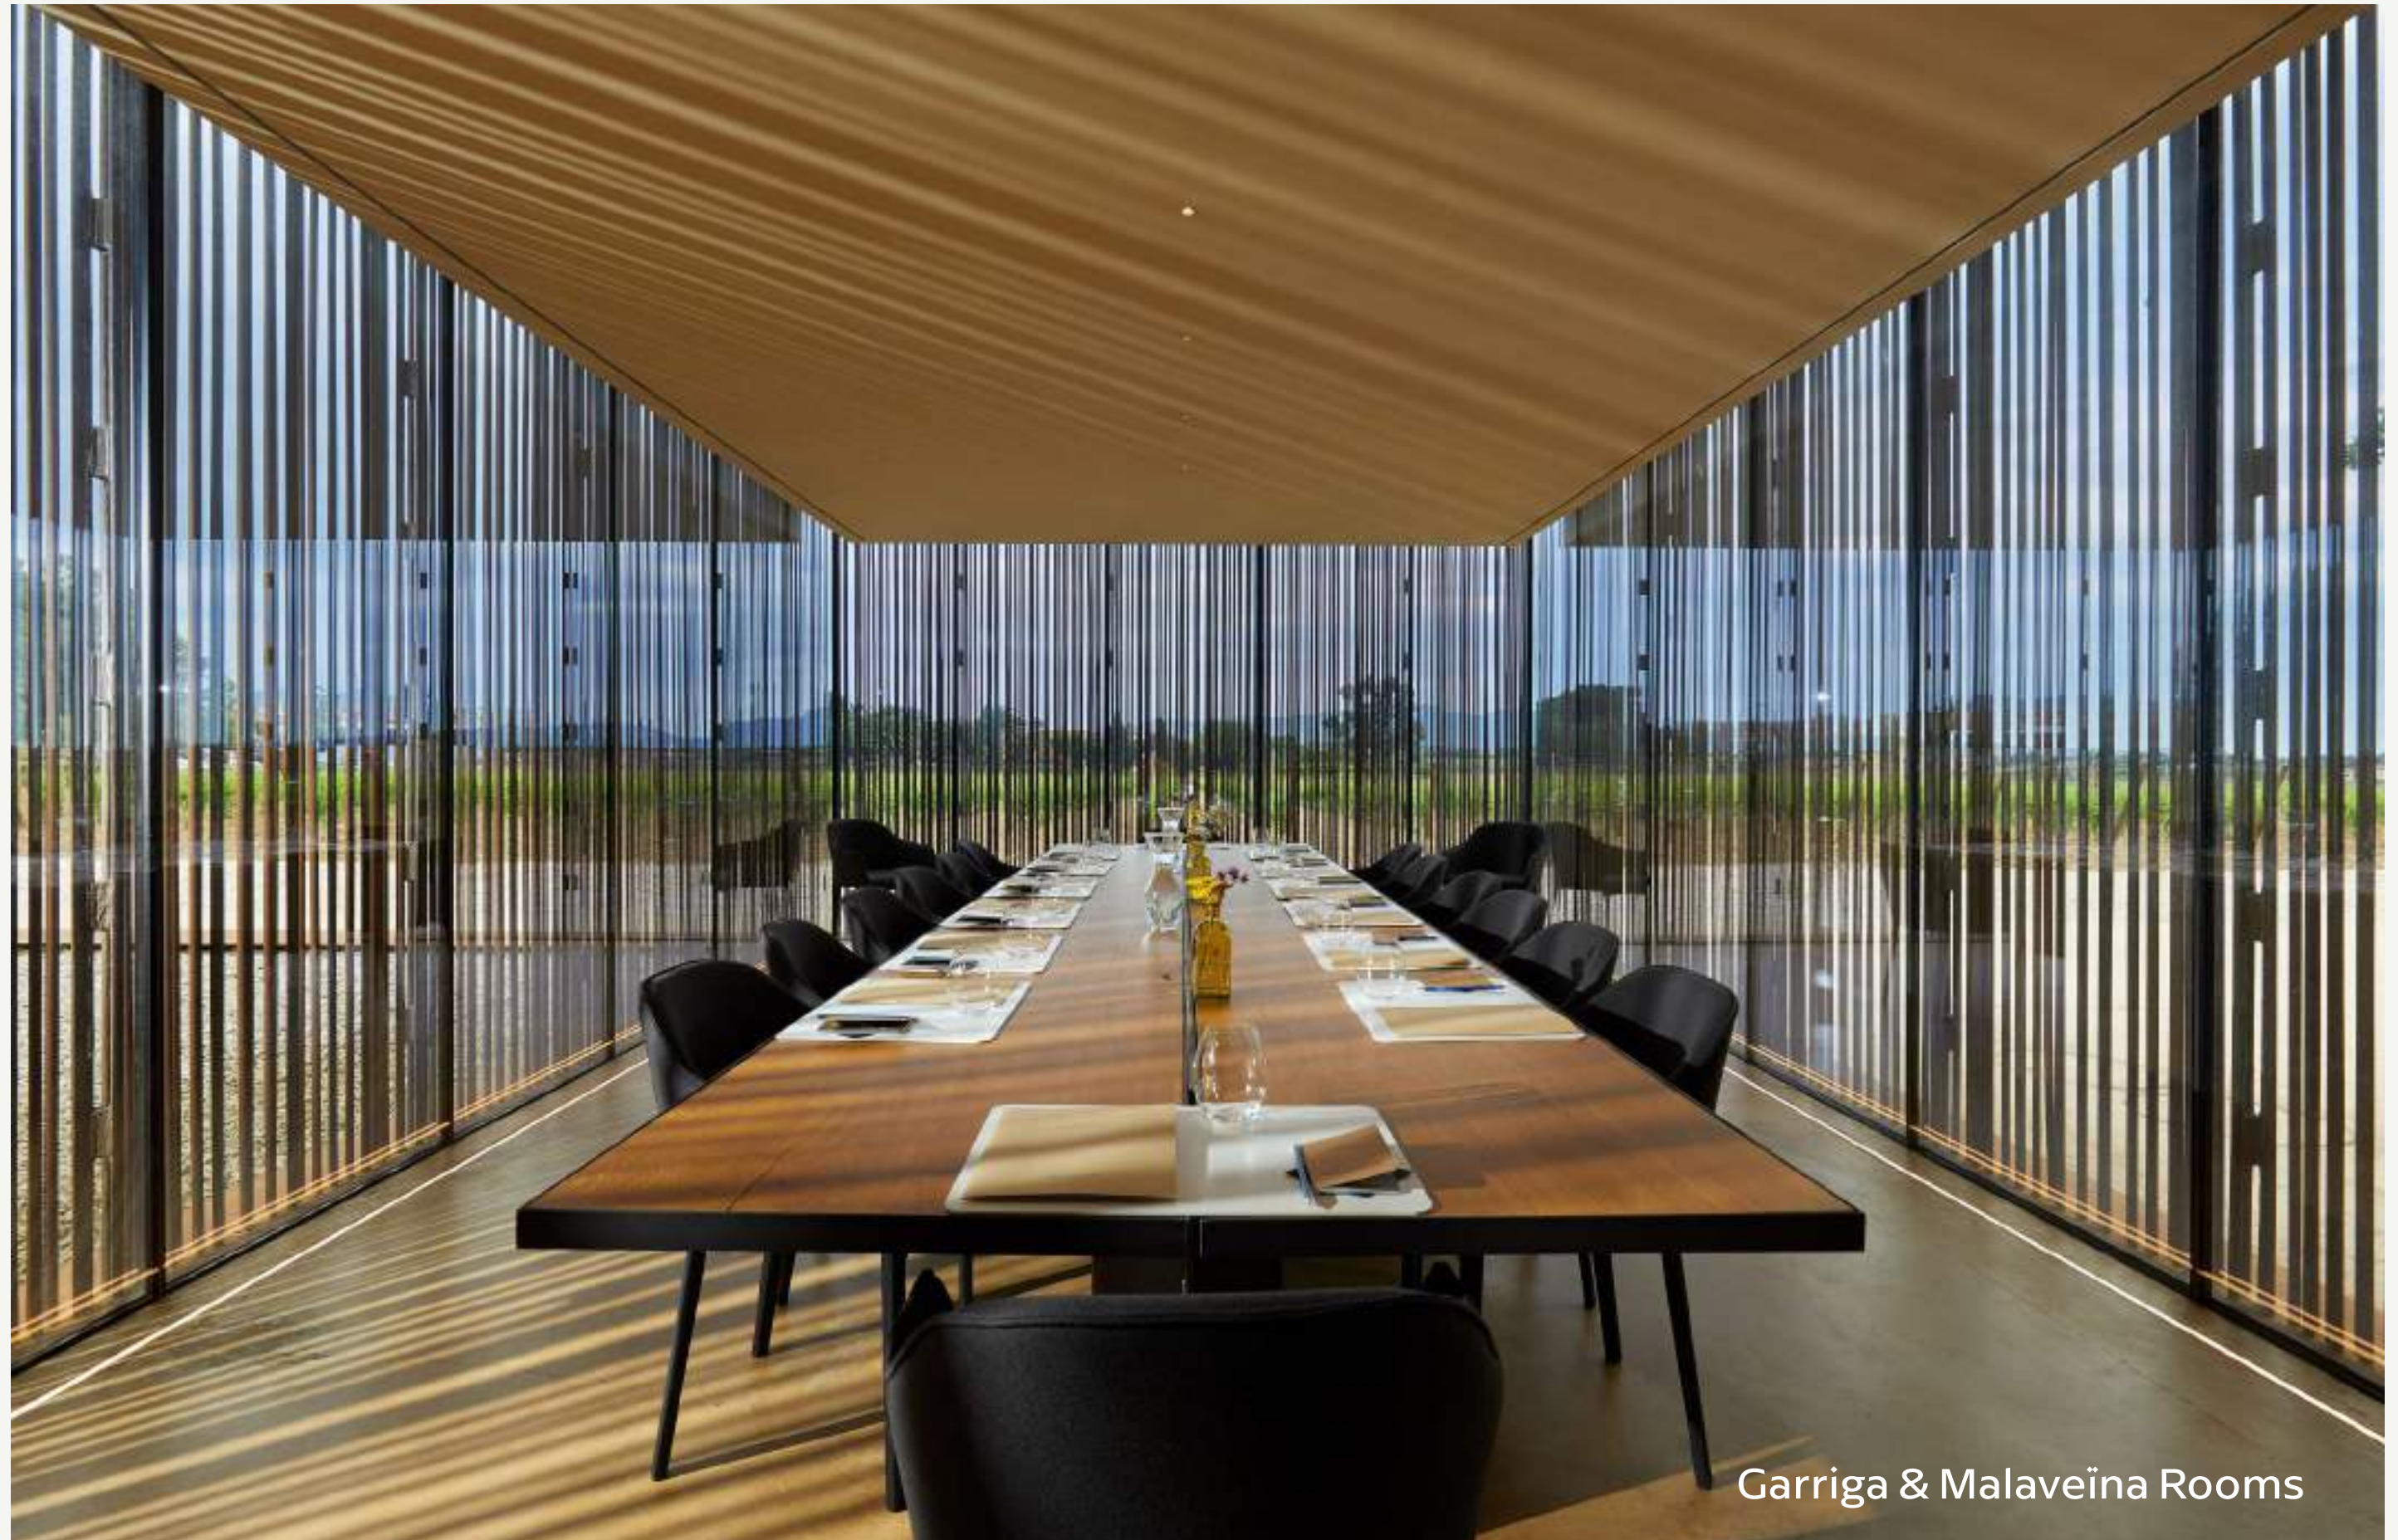

FESTIVAL PERELADA

NEW WINERY PERELADA

PERELADA

New winery PERELADA by RCR

CELLER 1923

WINE BAR

GARRIGA & MALAVEĨNA ROOMS

	M ²	
GARRIGA ROOM	41,15	18
MALAVEĨNA ROOM	41,15	18