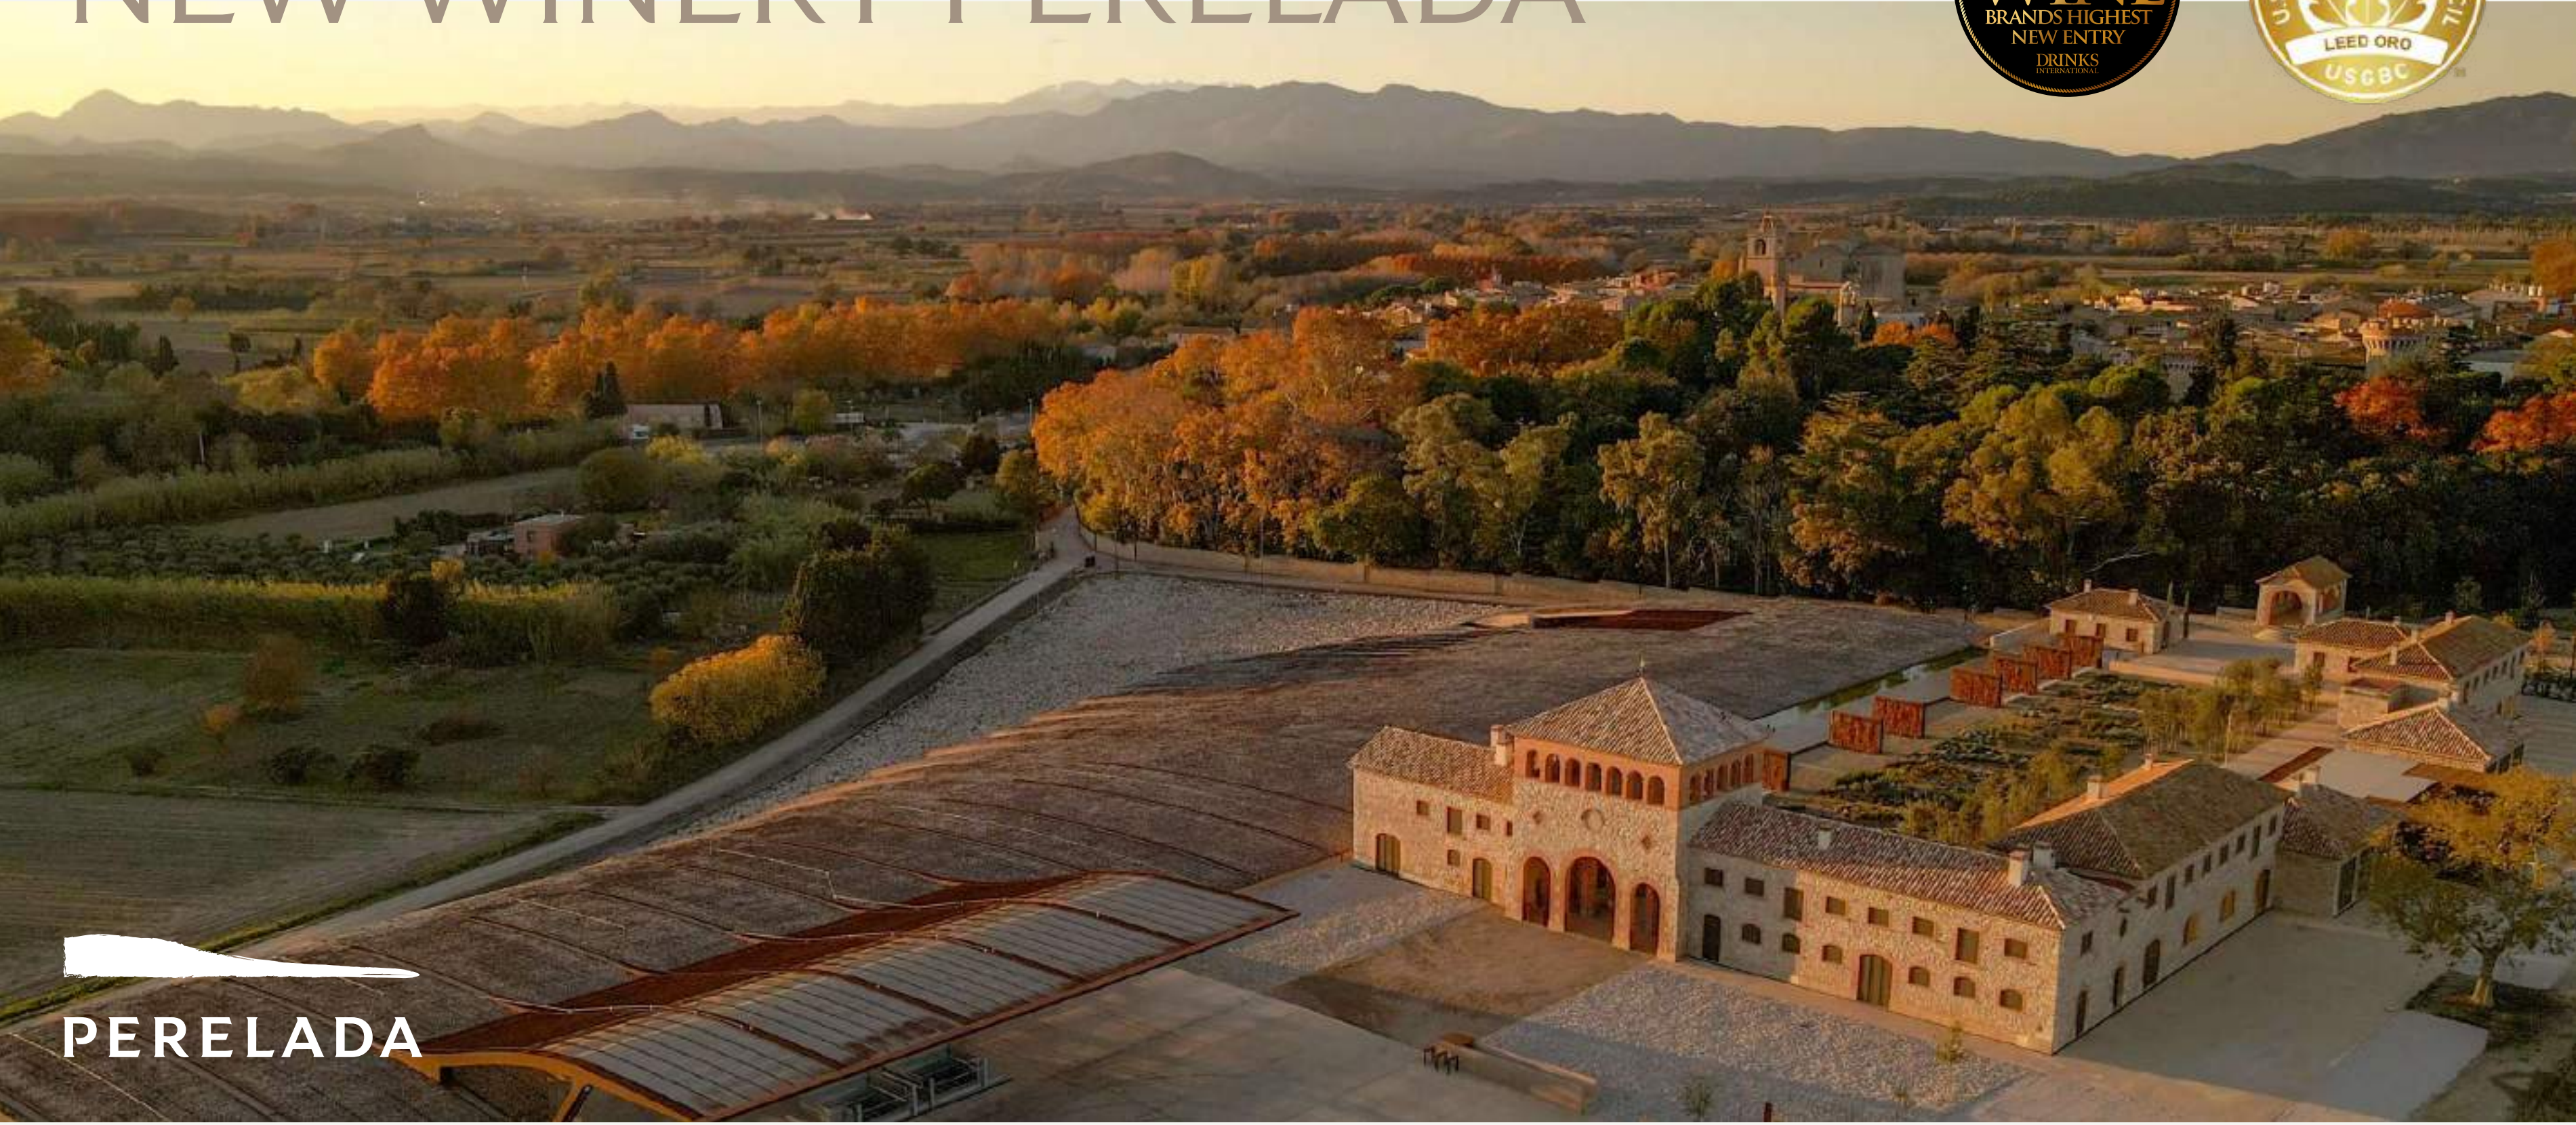

NEW WINERY PERELADA

PERELADA