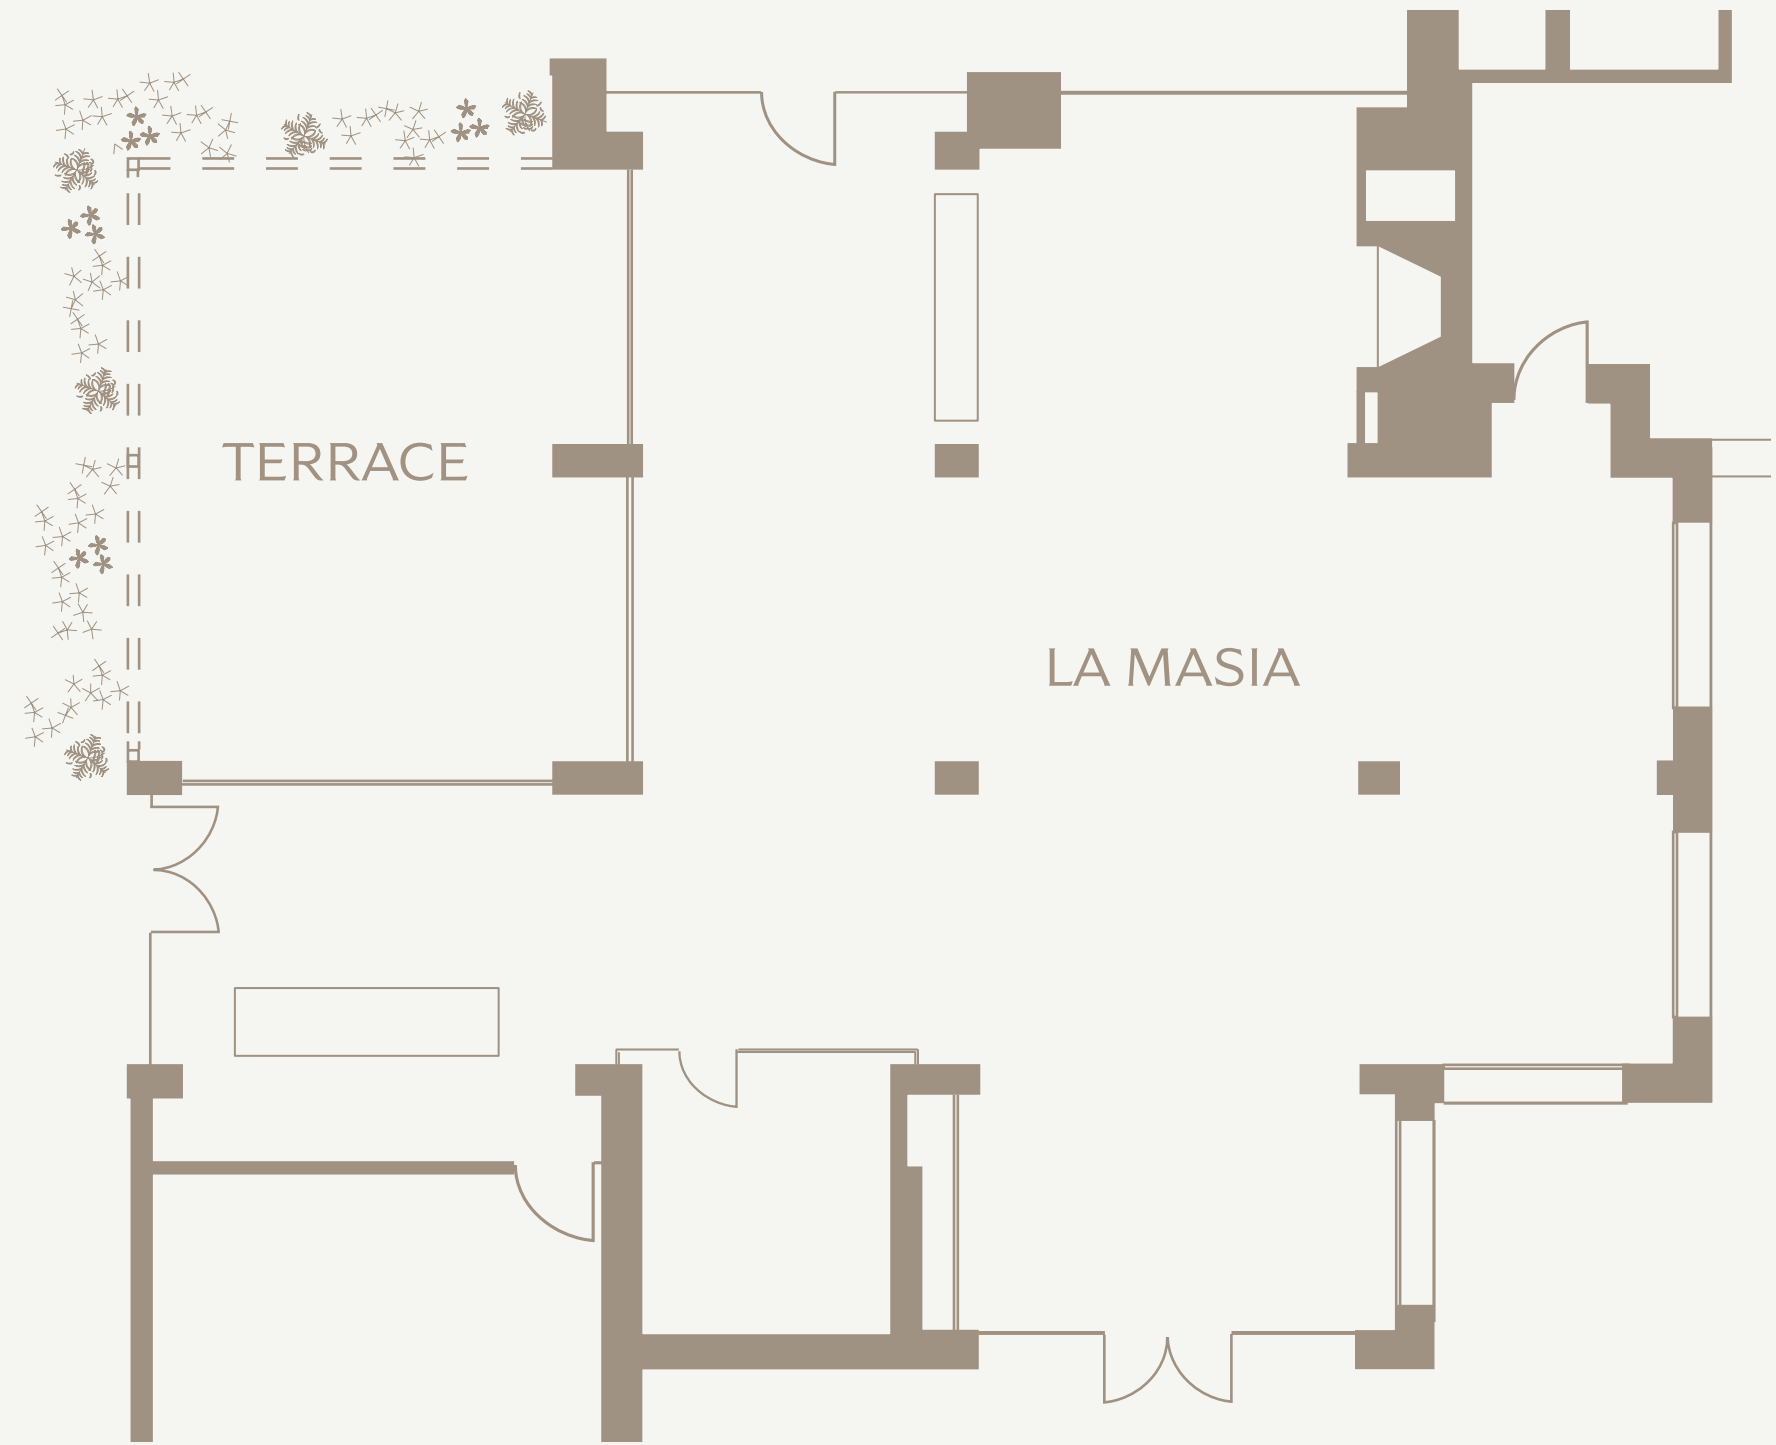

Garden Suite

RESTAURANT L'OLIVERA

THE 19TH

L'Olivera terrace

GARDEN BAR

BREAKFAST LA MASIA

EVENTS LA MASIA

	M ²	MEASUREMENTS IN METERS	HEIGHT IN METERS						
LA MASIA	175	13X14	3	-	-	32	27	90	150
TERRACE				-	-	-	-	30	50