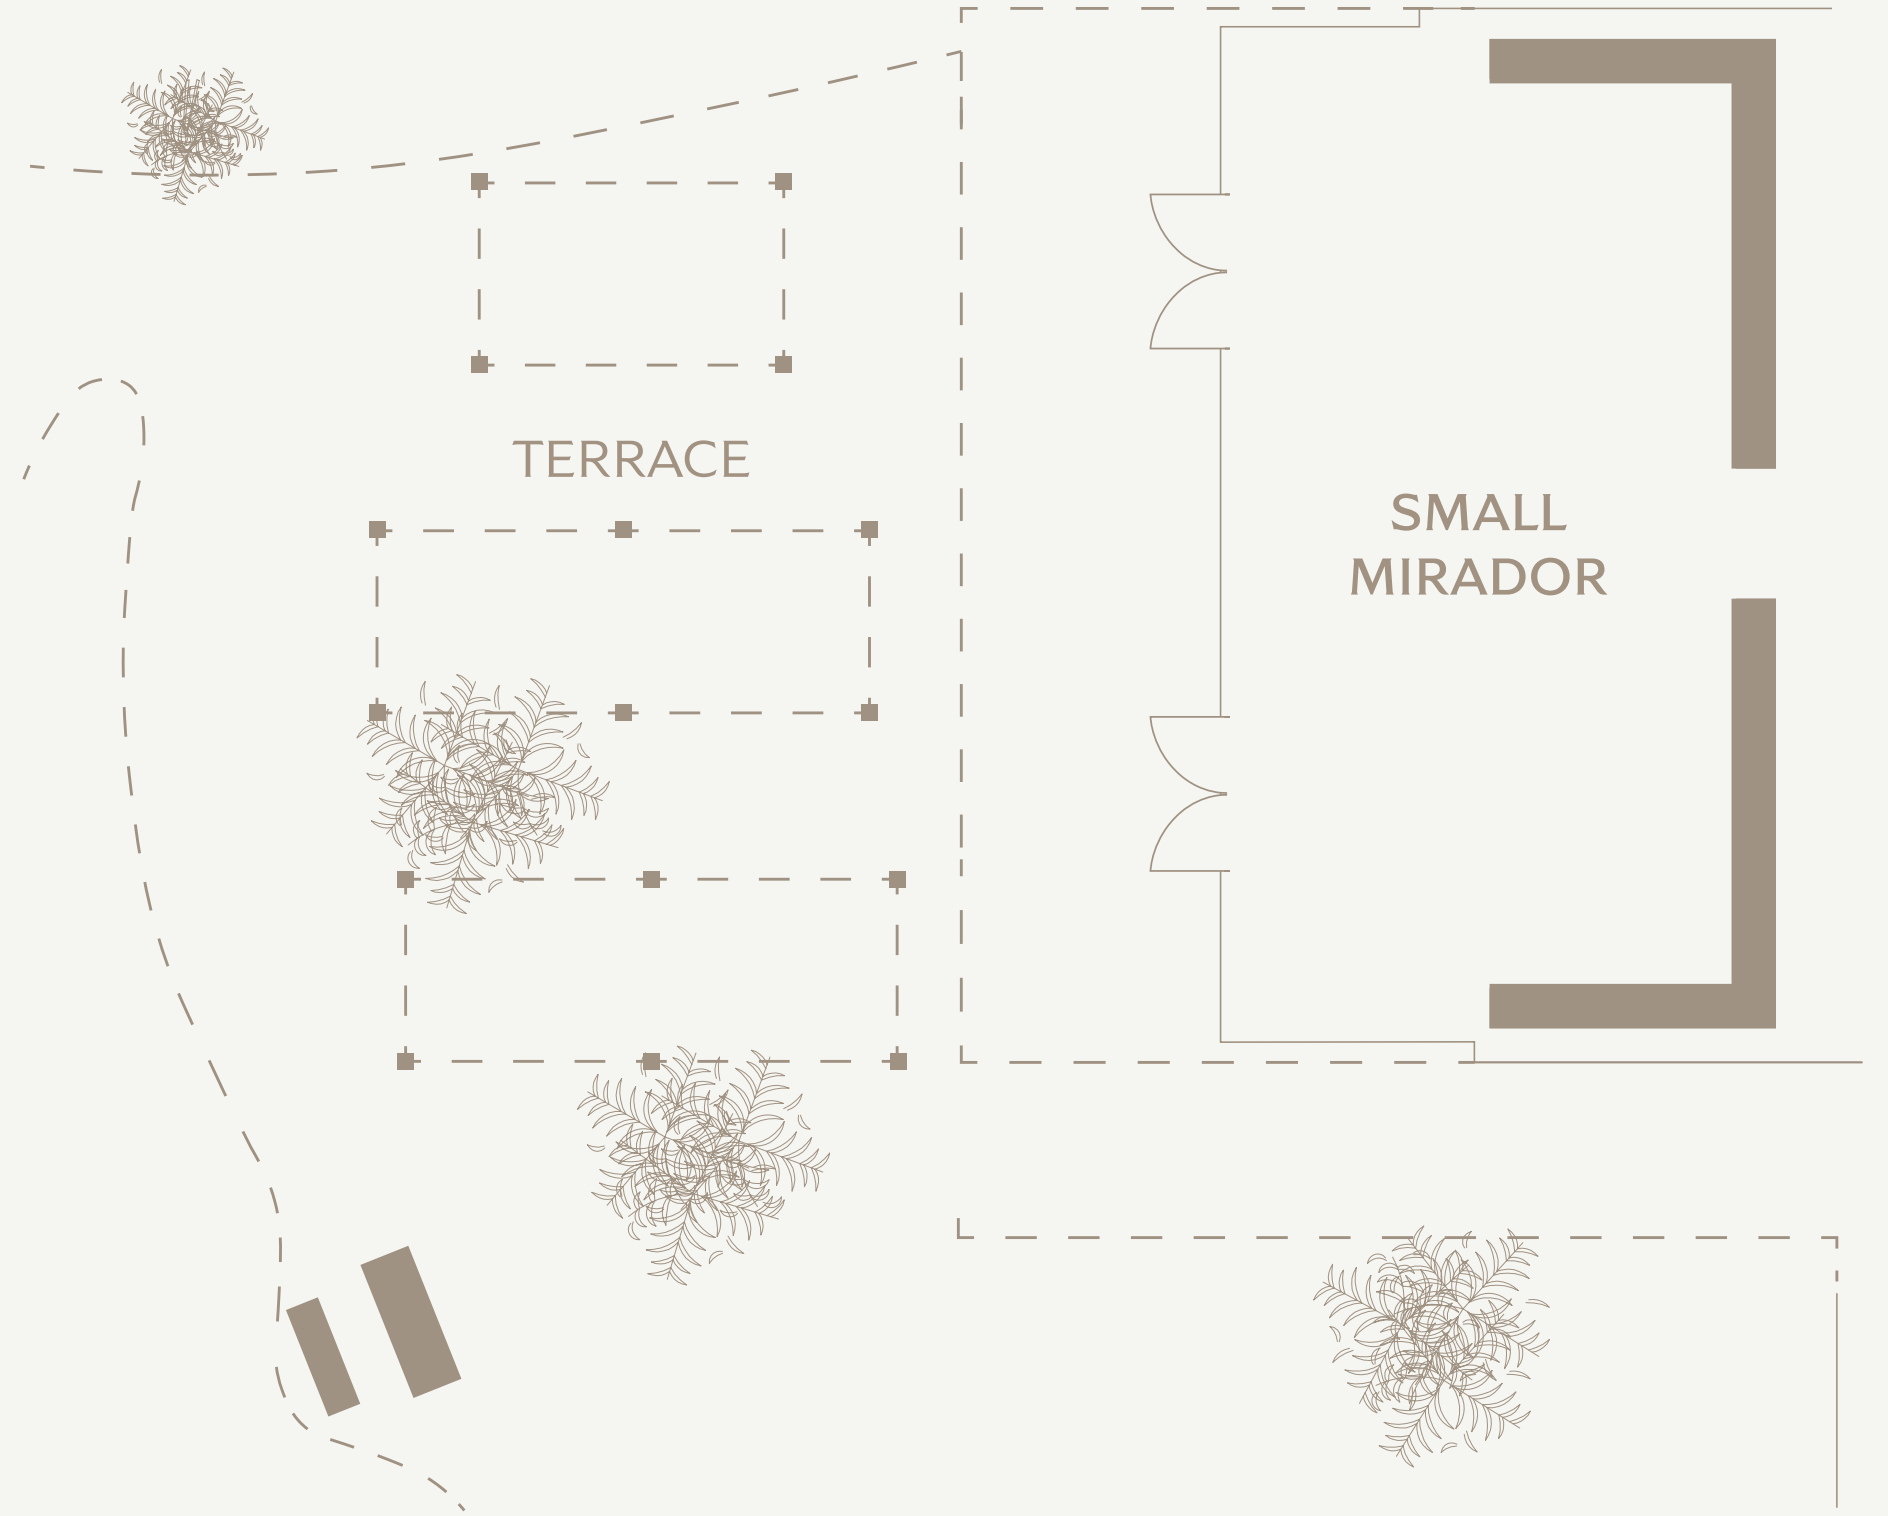

GYM Boutique

CASTELL PERELADA

MIRADOR

	M ²	MEASUREMENTS IN METERS	HEIGHT IN METERS							
MIRADOR	950,59	38X25	5	700	500	-	-	300	600	900

SMALL MIRADOR

	M ²	MEASUREMENTS IN METERS	HEIGHT IN METERS							
SMALL MIRADOR	182	19,47X9,46	3	50	80	30	-	40	70	100