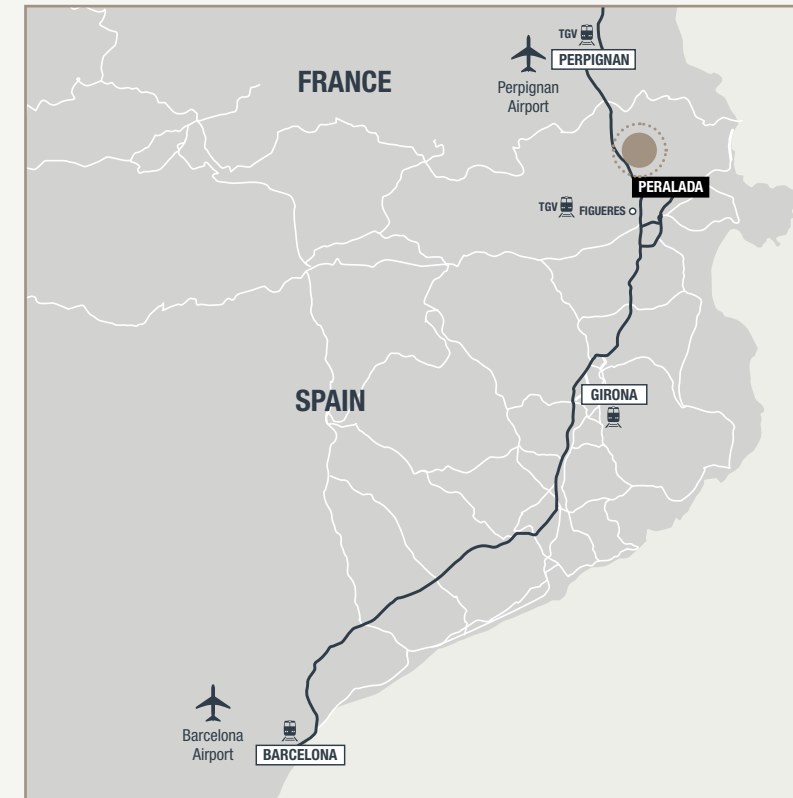

WHERE WE ARE

42° 18' 29.52"N, 3° 0' 32.76"E

PERALADA | GIRONA | SPAIN

HOTEL*****
PERELADA

ROOMS & SUITES

Deluxe

Standard

Superior