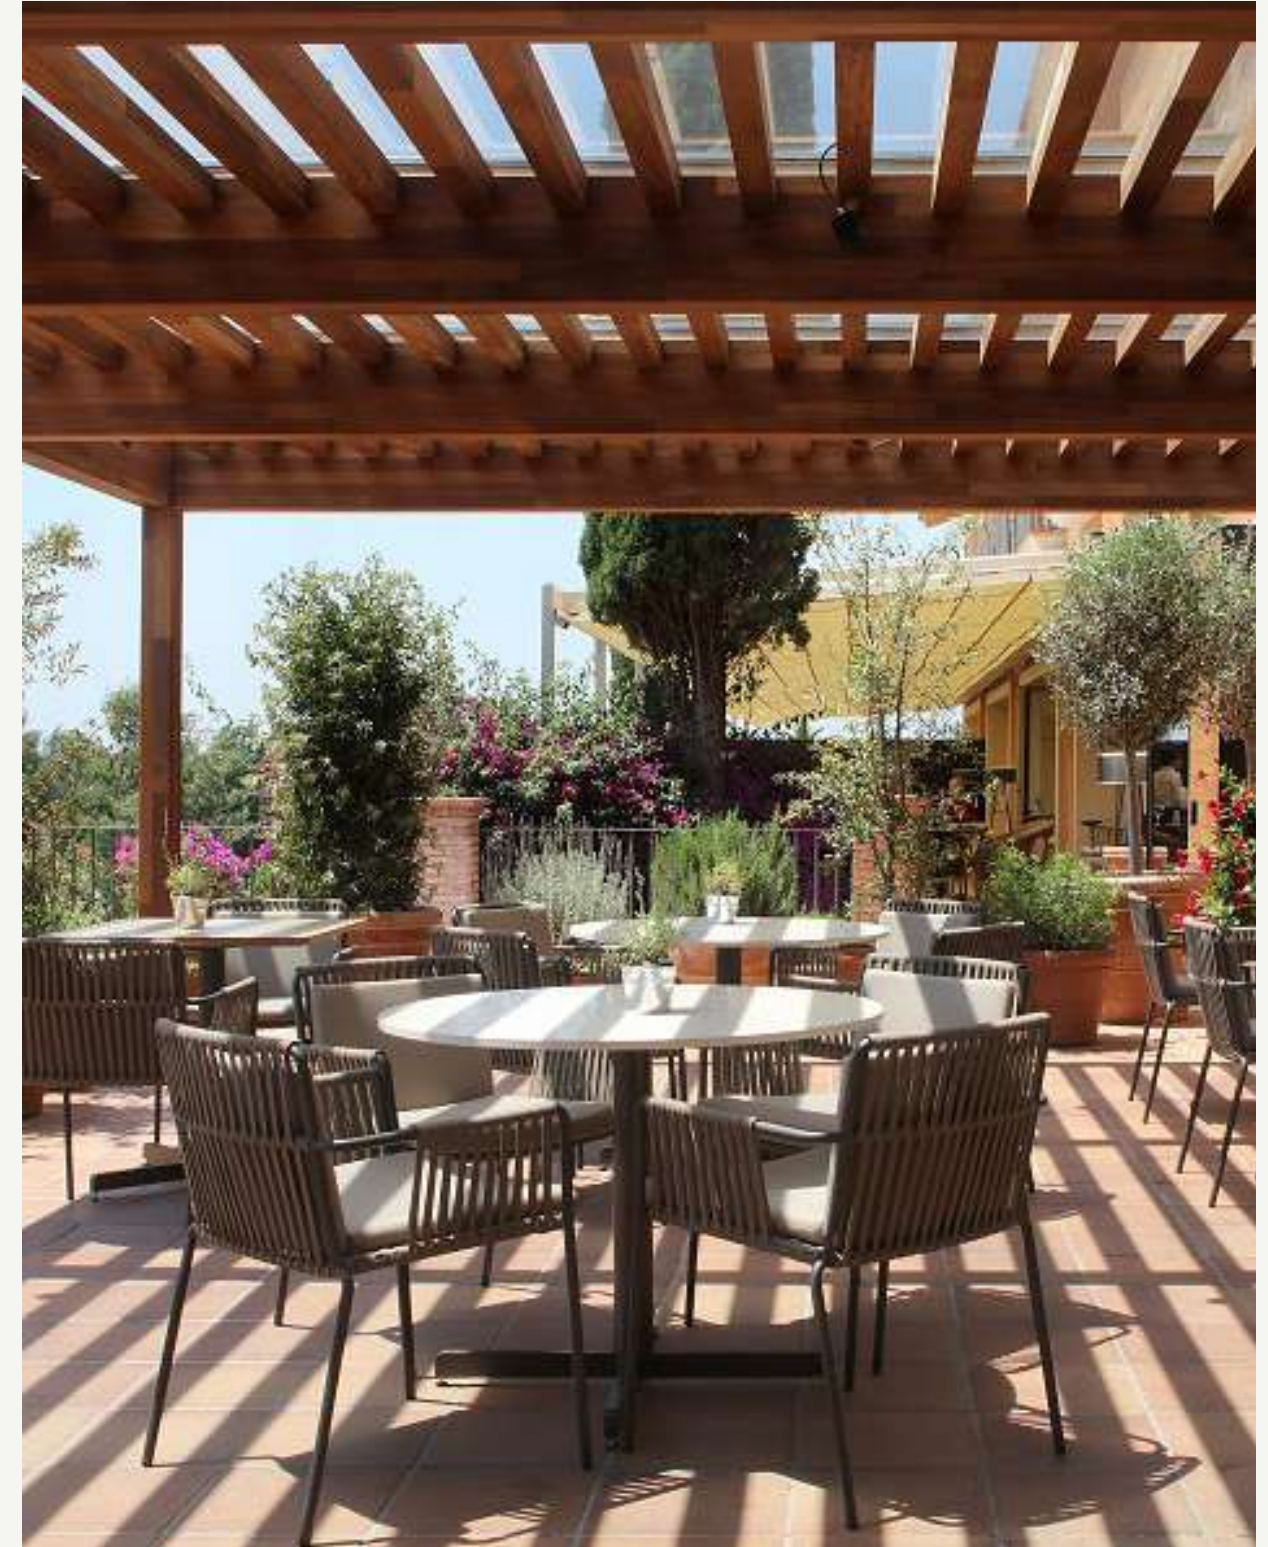

Garden Suite

RESTAURANT L'OLIVERA

THE 19TH

L'Olivera terrace

GARDEN BAR

BREAKFAST LA MASIA

EVENTS LA MASIA

	M ²	MEASUREMENTS IN METERS	HEIGHT IN METERS						
LA MASIA	175	13X14	3	-	-	32	27	90	150
TERRACE				-	-	-	-	30	50